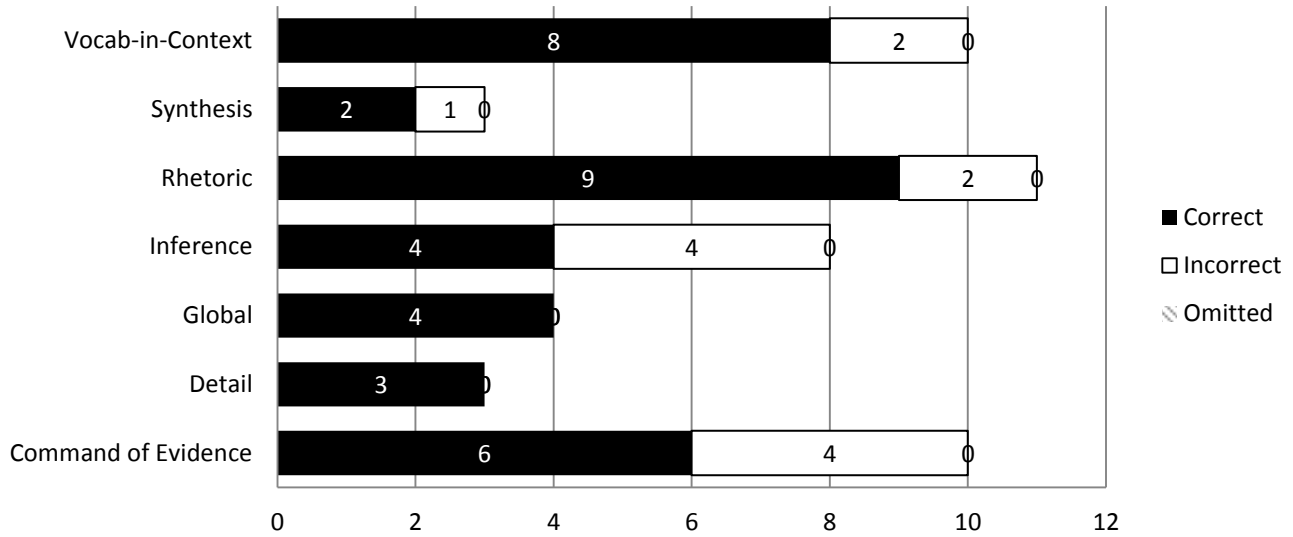

The SAT Practice Test 1 Report

Summary

SAT		Reading	Writing	590	No Calculator	Calculator	560
Max Score:	1600	39	30	69	10	23	33
Total Score:	1150	75%	68%	72%	50%	61%	57%

SAT Reading

SAT Writing & Language

SAT Math - No Calculator