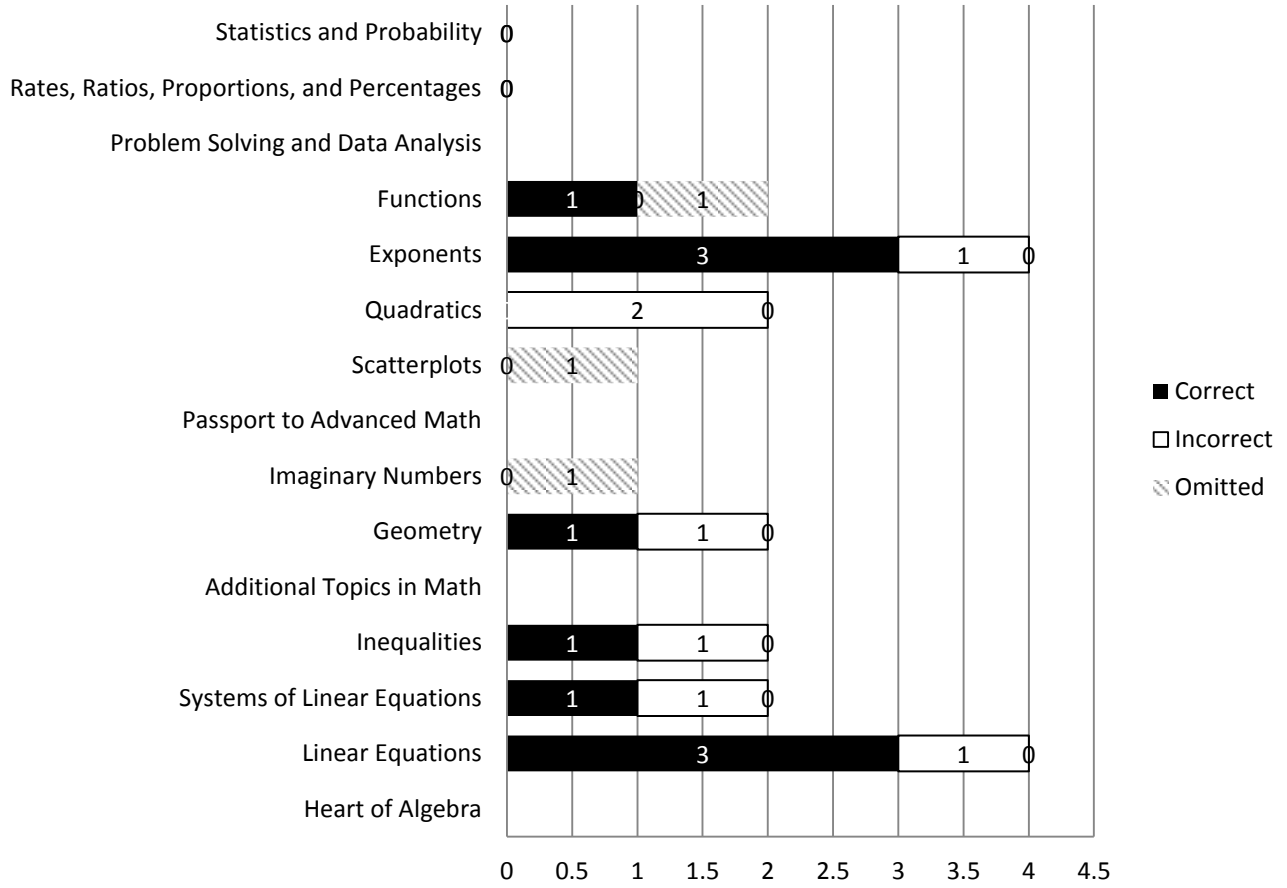

The SAT Practice Test 1 Report

Summary

SAT		Reading	Writing	590	No Calculator	Calculator	560
Max Score:	1600	39	30	69	10	23	33
Total Score:	1150	75%	68%	72%	50%	61%	57%

SAT Reading

SAT Writing & Language

SAT Math - No Calculator

SAT Math - Calculator