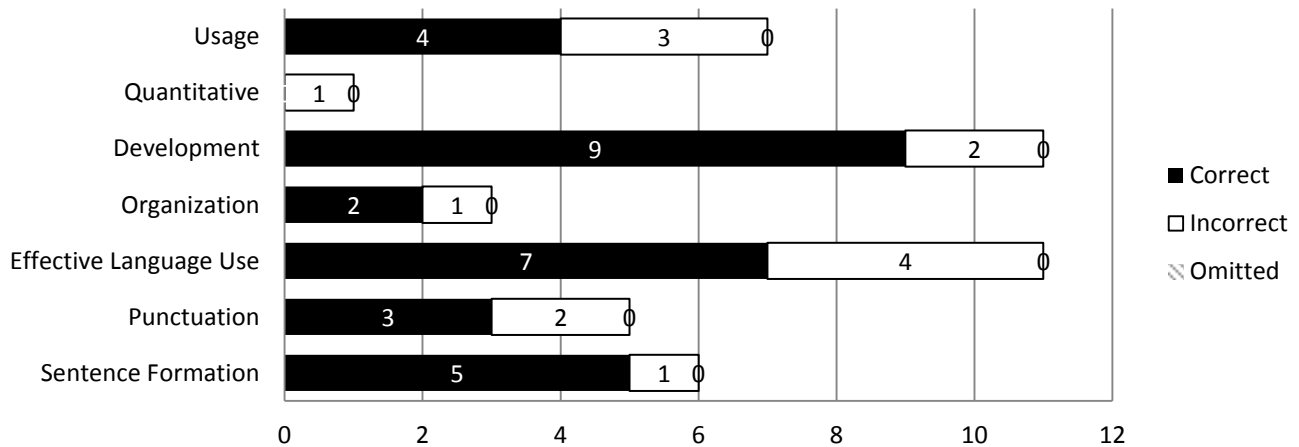

The SAT Practice Test 1 Report

Summary

SAT		Reading	Writing	590	No Calculator	Calculator	560
Max Score:	1600	39	30	69	10	23	33
Total Score:	1150	75%	68%	72%	50%	61%	57%

SAT Reading

SAT Writing & Language

SAT Math - No Calculator